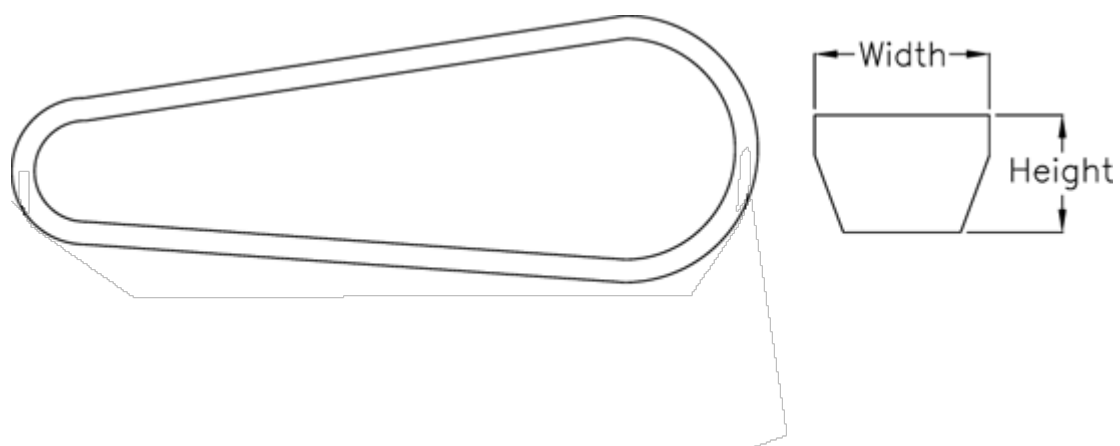

# Data Sheet

Article number: 601962561600  
Description: Gates V-belt SPA 1600 Ld 1600  
DELTA NARROW

## Measures

---

Datum length =	1600
Height =	10
Width =	13